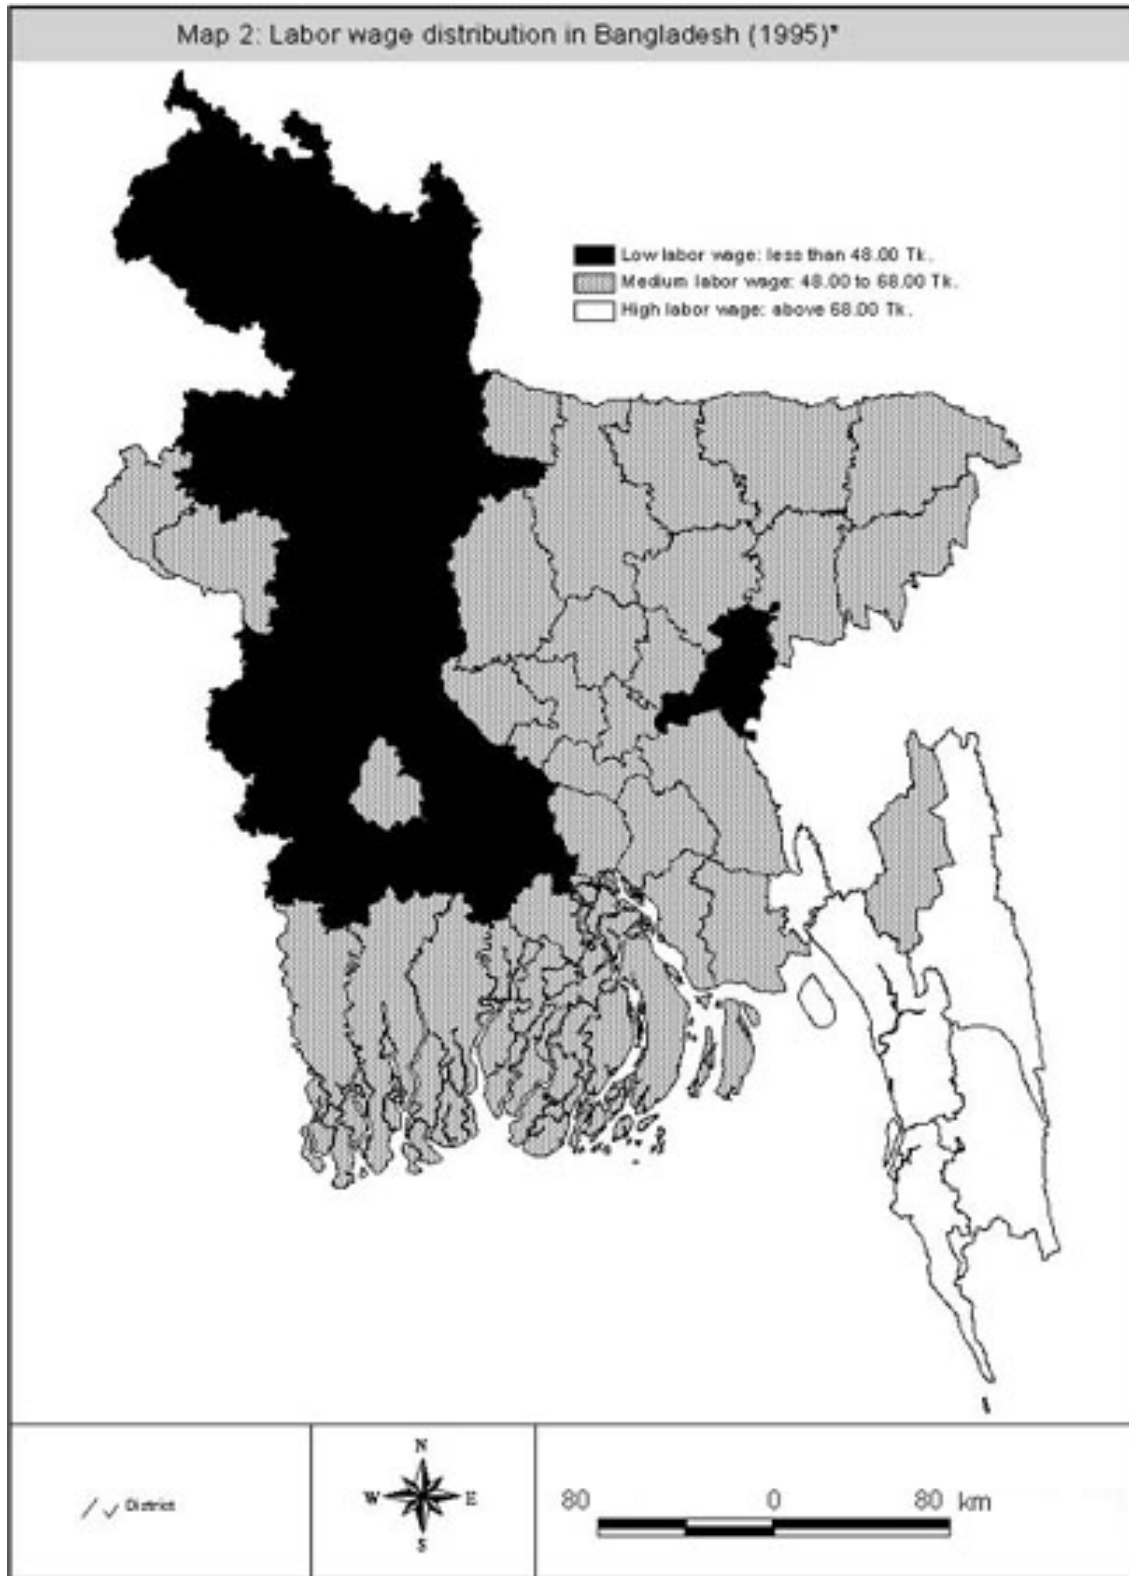

# Chronic Poverty in Bangladesh

The Heart of Remoteness:  
Spatial Disparity, Adverse Geography and Chronic Poverty

\* Wage rate in 1999 prices to make map 1 and 2 comparable