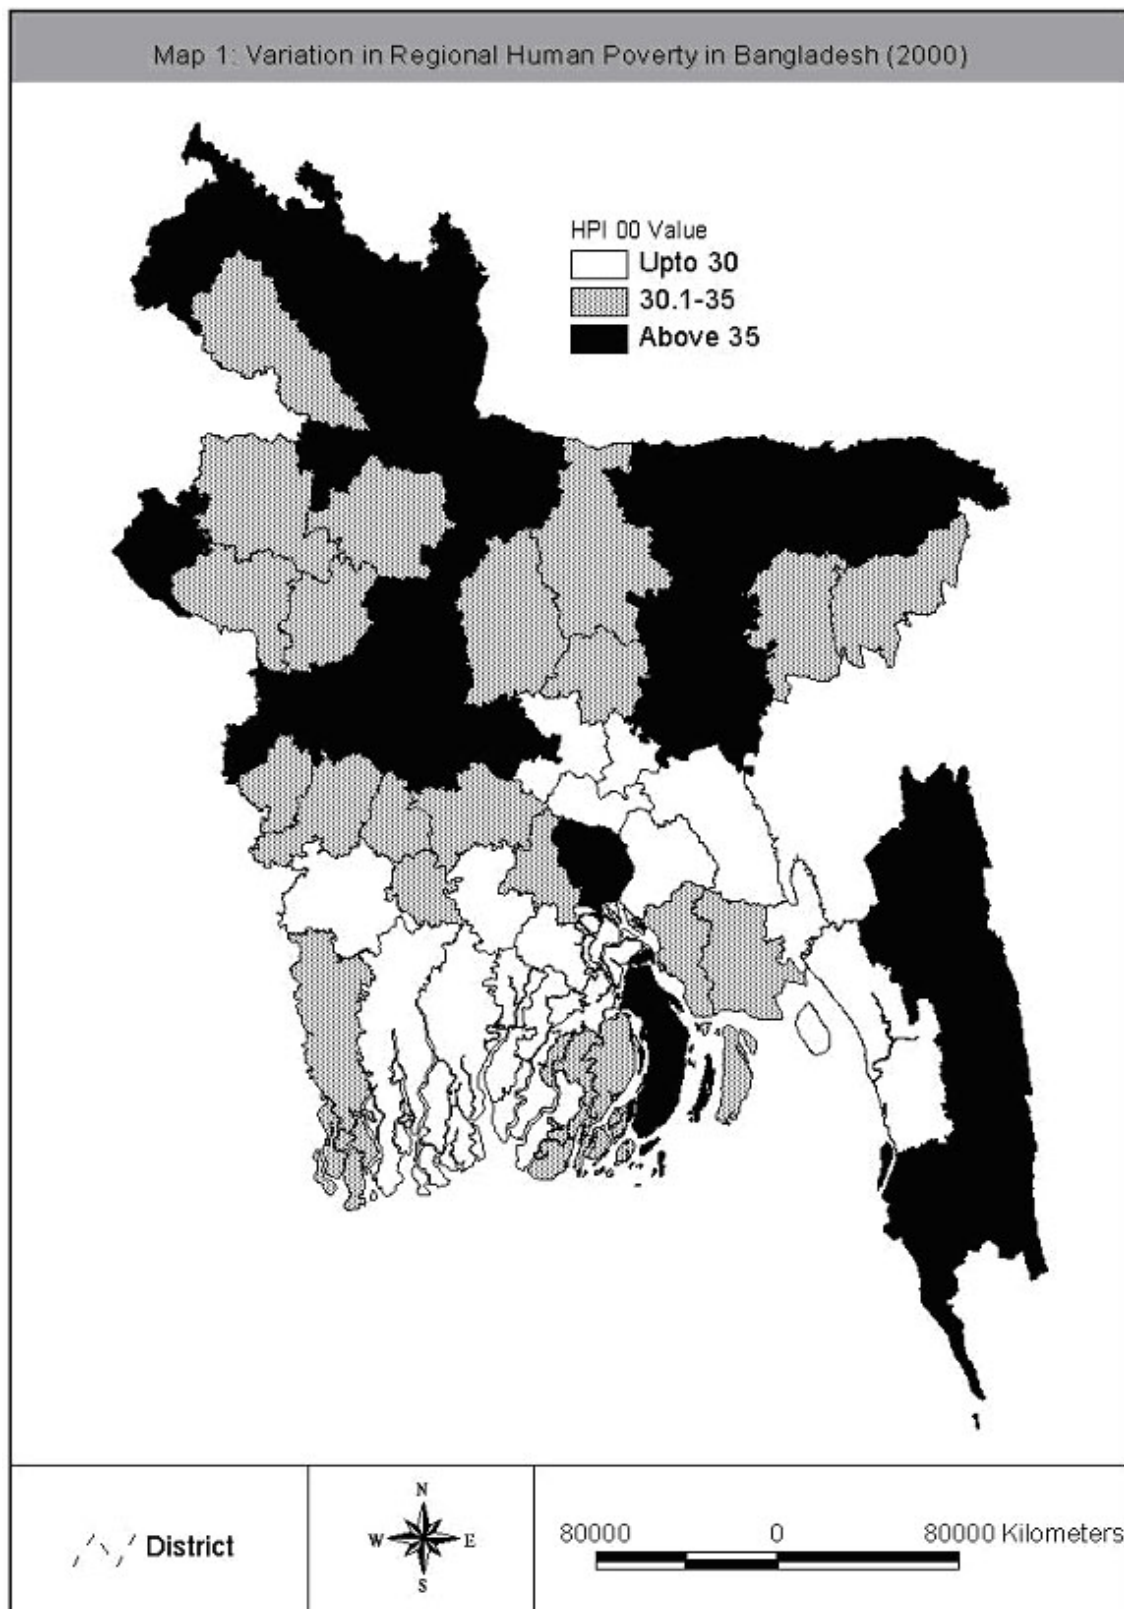

# Chronic Poverty in Bangladesh

The Heart of Remoteness:  
Spatial Disparity, Adverse Geography and Chronic Poverty

\* Wage rate in 1999 prices to make map 1 and 2 comparable